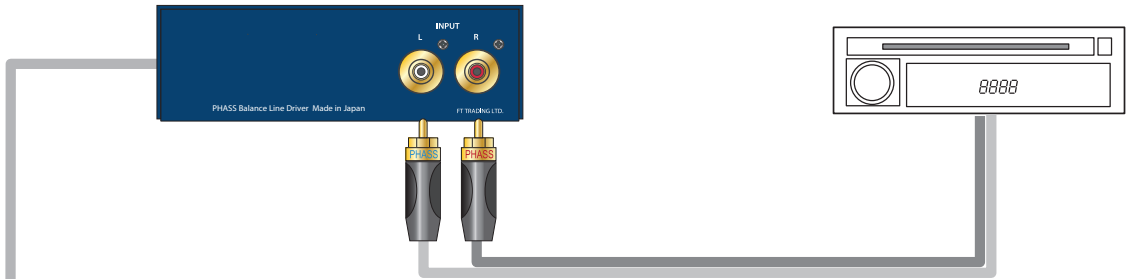

BLD driver Connecting

Balance Line Driver *A 2142* or *T-103* or *T-601*

Balance line cable 5~100m

RE 2.65

To speakers

OR

RE 2

To speakers

Balance line cable 5~100m