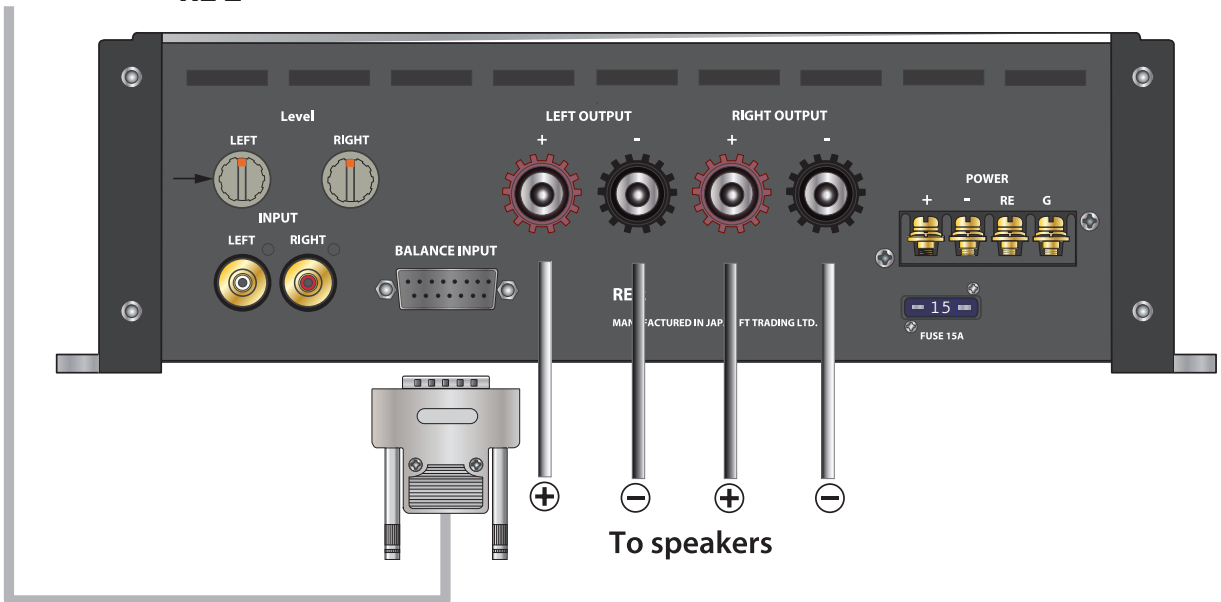

BLD driver Connecting

Balance Line Driver *A 2142* or *T-103* or *T-601*

Balance line cable 5~100m

RE 2.65

To speakers

OR

RE 2

To speakers

Balance line cable 5~100m