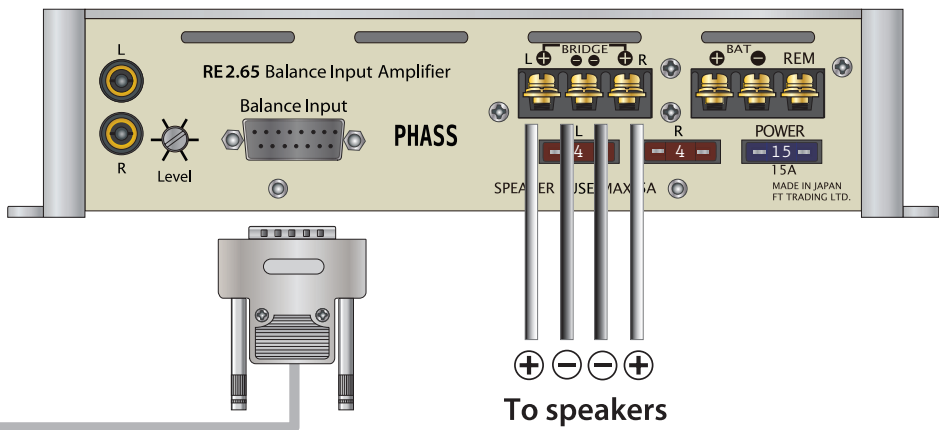

BLD driver Connecting

Balance Line Driver *A 2142* or *T-103* or *T-601*

Balance line cable 5~100m

RE 2.65

To speakers

OR

RE 2

To speakers

Balance line cable 5~100m